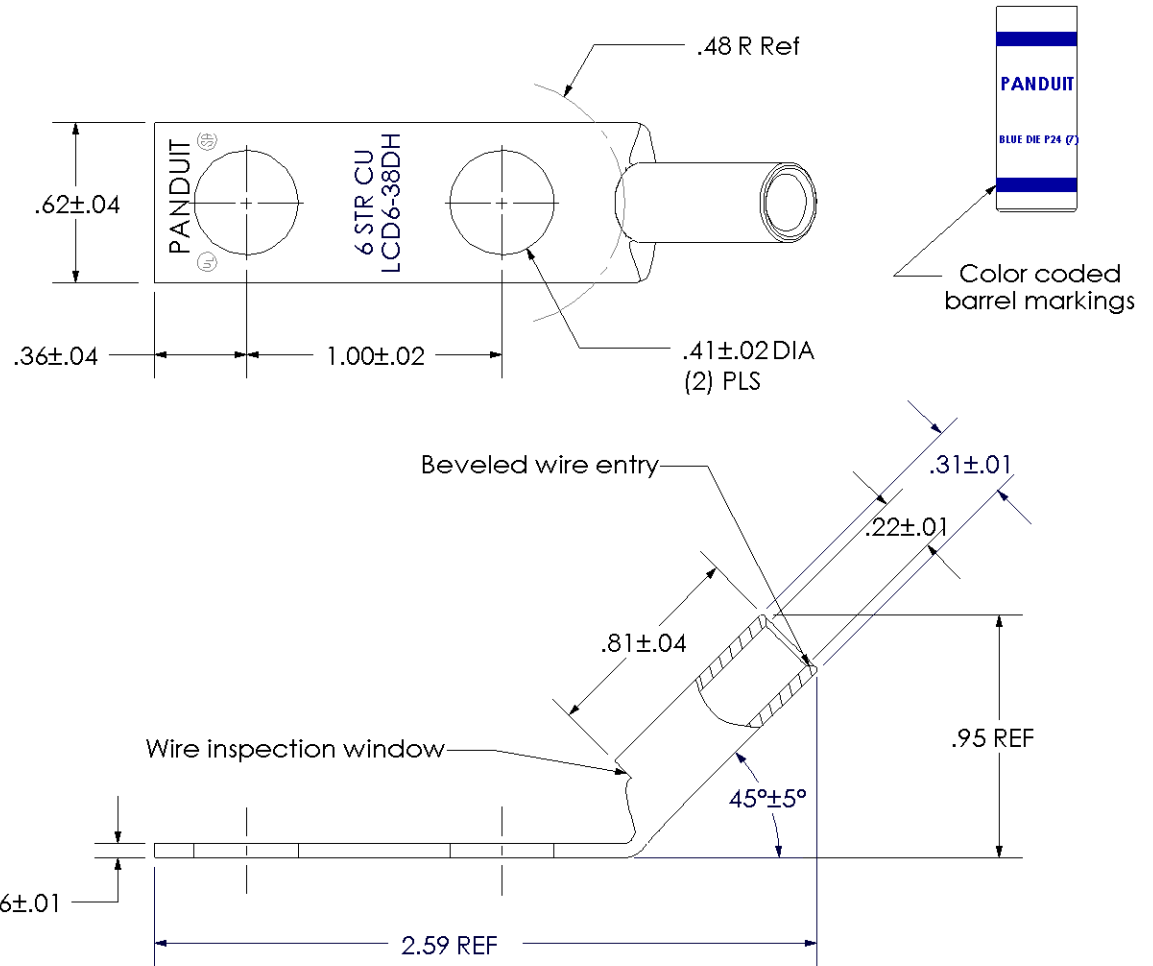

THIS COPY IS PROVIDED ON A RESTRICTED BASIS AND IS NOT TO BE USED IN ANY WAY DETRIMENTAL TO THE INTERESTS OF PANDUIT CORP.

Material	High Conductivity Seamless Copper Tube
Plating	Electro-Tin
Wire Size	6 AWG
Wire Type	Stranded Copper; Class B: Compact, Compressed or Concentric, Class C: Concentric
Wire Strip Length	7/8 in.
Stud Size	3/8 in.
UL Listed Wire Connector	Yes, for applications up to 35kv. Consult cable manufacturer for voltage stress relief instructions with applications greater than 2000 volts.
UL Temperature Rating	90° C
C.S.A Certified Wire Connector	Yes
Panduit Color Code on Barrel	BLUE
Panduit Die Index No. on Barrel	P24
Alternate Industry Die Index No. () on Barrel	(7)

00	7/02	SAB	DRL	RELEASED	10344
REV	DATE	BY	CHK	DESCRIPTION	ECN

PANDUIT CORP. TINLEY PARK, ILLINOIS
 LCD6-38DH-L
 Copper Lug - Two-Hole, Standard Barrel, 45° Angle Tongue
 SCALE N/A DRAWING NO / CAD FILE LCD6-38DH-CUST